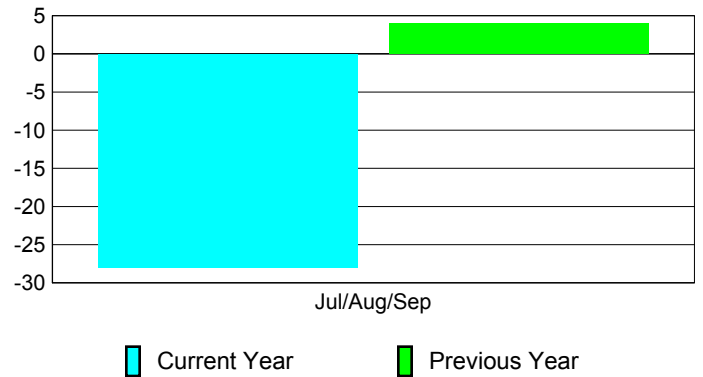

Membership Results
2010-2011

Membership
2009-2010

Month	Net Memb Goal	Actual New Memb	Actual Dropped Memb	Gain/Loss of Memb	Gain/Loss of Memb
Jul/Aug/Sep	-239	44	-72	-28	4
Totals	-239	44	-72	-28	4

Membership Results 2010-2011

Goal, New, Dropped, Gain/Loss

Comparison of Membership Gain/Loss

Current Year Compared to the Previous Year

Gender Comparison 2010-2011

■ Male ■ Female