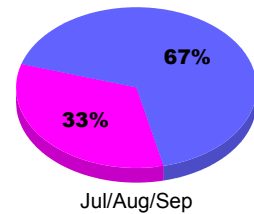

Membership Results
2010-2011

Membership
2009-2010

Month	Net Memb Goal	Actual New Memb	Actual Dropped Memb	Gain/Loss of Memb	Gain/Loss of Memb
Jul/Aug/Sep	-239	44	-72	-28	4
Totals	-239	44	-72	-28	4

Membership Results 2010-2011

Goal, New, Dropped, Gain/Loss

Comparison of Membership Gain/Loss

Current Year Compared to the Previous Year

Gender Comparison 2010-2011

■ Male ■ Female