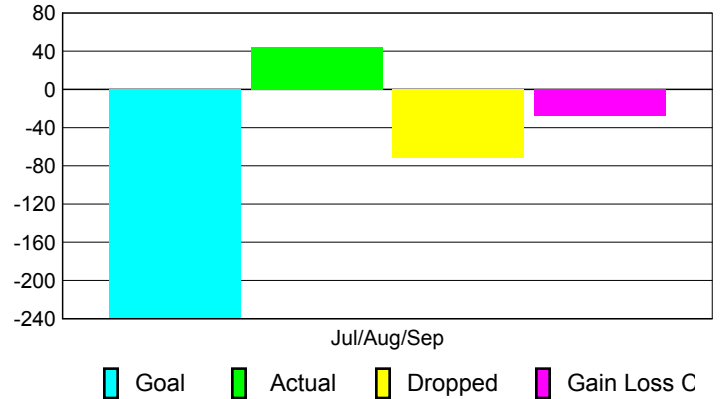

Membership Results 2010-2011

Goal, New, Dropped, Gain/Loss